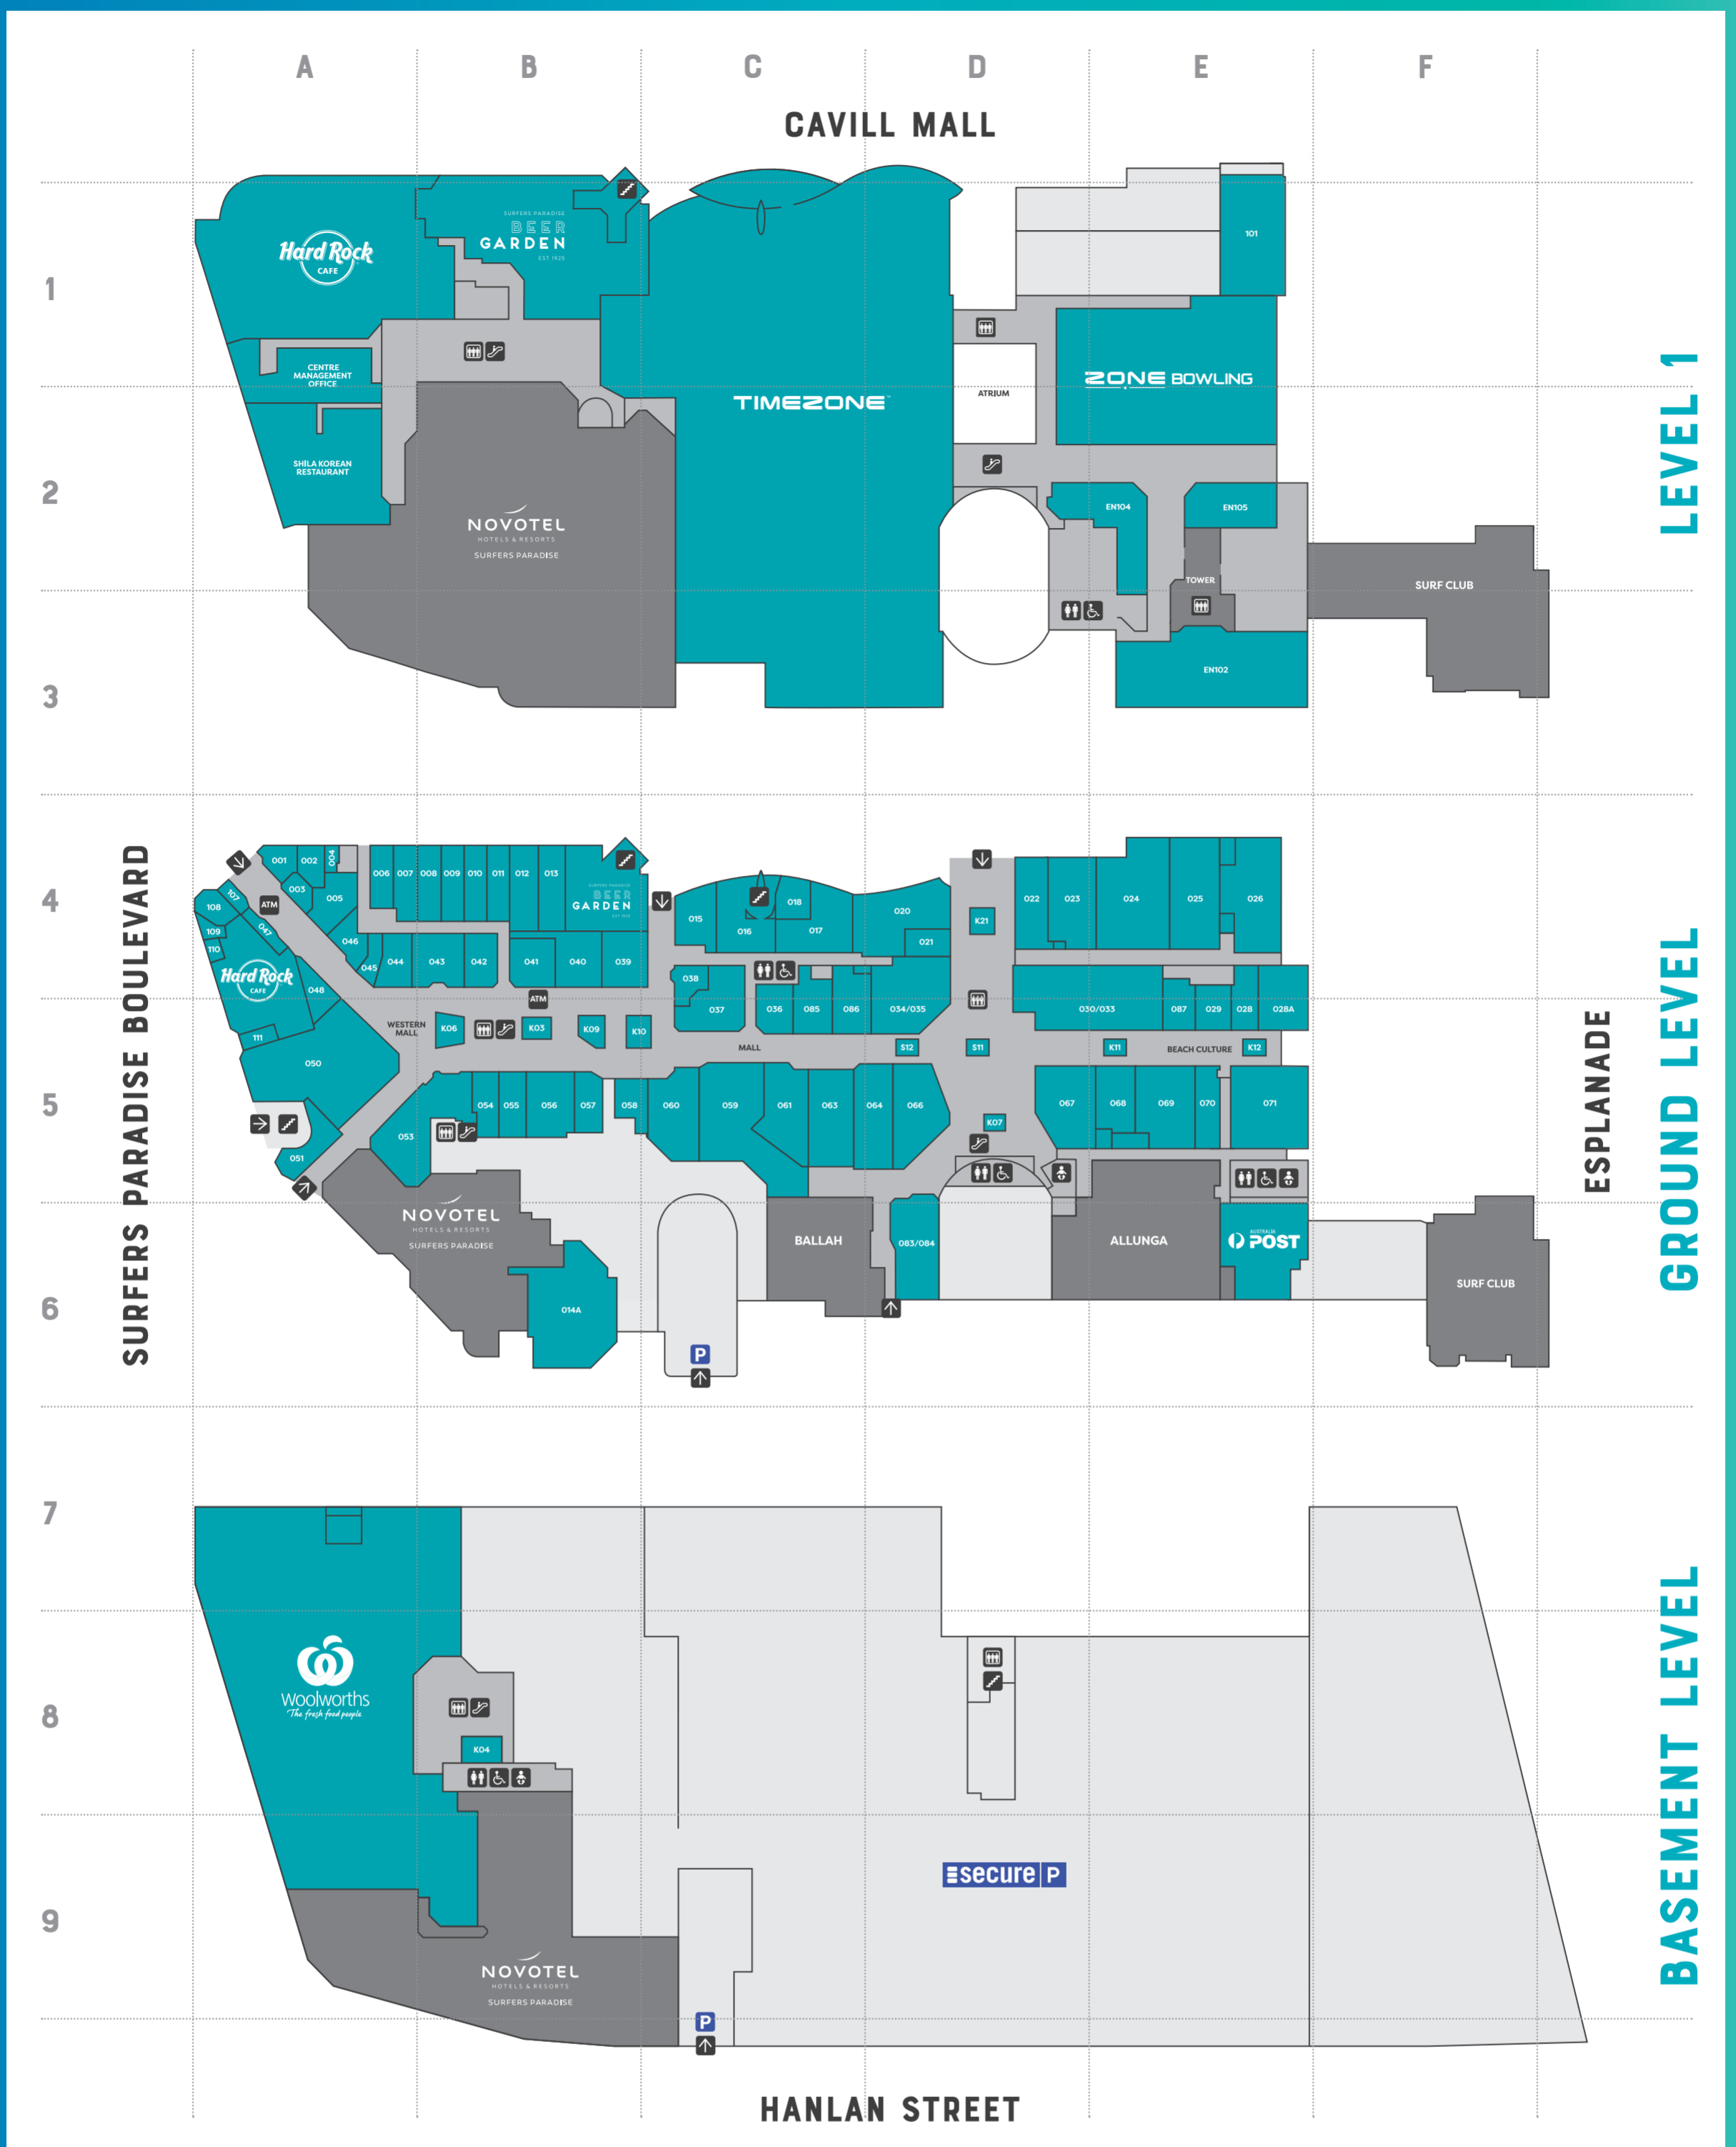

CENTRE DIRECTORY

RETAILER	SHOP	REF	RETAILER	SHOP	REF	RETAILER	SHOP	REF
SUPERMARKET			FOOD & DINING			FUN & ENTERTAINMENT		
Woolworths	MJ001	A8	Ben & Jerry's	015	C4	Holoverse Dinosaur World	059	C5
BEAUTY, NAILS & HAIR			Boost Juice (Cavill Mall)	021	D4	Timezone	EN106	C2
Auzus Beauty and Hair	044	A4	Boost Juice	107	A4	Zone Bowling	EN106	E1
Auzus Beauty Kiosk	S12	D5	Charlies Café & Bar	024	E4	GIFTS & SOUVENIRS		
Celebrity Ink	066	D5	Crepe Addict	K06	B5	Circle Newsextra	K03	B5
Hollywood Injectables	083/084	D6	Gong Cha	007	A4	Huntress Homewares	037	C5
Jade Nails	042	B4	Grill'd Healthy Burgers	020	D4	Typo	063	C5
Paradise Massage	055	B5	Guzman y Gomez	022	D4	LIQUOR		
Paradise Massage and Spa	086	C5	Hard Rock Café	082	A4	BWS	009	B4
ProfessioNAIL	005	A4	Hungry Jack's	026	E4	BWS Drive Through	014A	B6
Surfers Paradise Hair Wraps & Braiding	S11	D5	Kitty O'Shea's	025	E4	MOBILE PHONES & TECHNOLOGY		
Unicorn Piercing	038	C4	Krispy Kreme	013	B4	Hi Speed Internet Kiosk	K04	B8
FASHION			Lord Of The Fries	018	C4	Optus	002	A4
Ally Fashion	061	C5	Love Italy	017	C4	Surfers Phones and Gadgets	058	B5
Cotton On Body	060	C5	Royal Copenhagen Ice Cream	001	A4	Vodafone	046	A4
Factorie	064	D5	Salty's on Cavill	016	C4	SERVICES		
Gypsy Wanderer	040	B4	Shila Korean Restaurant	102	A2	Australia Post	072	E6
Martial Arts Equipment	051	A5	Starbucks	023	D4	Ezymart	011	B4
Pellini	054	B5	Surfers Paradise Beer Garden	014	B4	Priceline Pharmacy	050	A5
Togs	059	C5	Surfers Pizza & Kebabs	006	A4	TSG Tobacco Station	004	A4
Universal Store	053	A5	FOOTWEAR & ACCESSORIES					
Xpress Tees	111	A5	H&S Jewellers	057	B5			
FINANCIAL SERVICES			iKandi Sunglasses	047	A4			
ATM #1	ATM	A4	Novo Shoes	039	B4			
ATM #2	ATM	B4	Platypus Shoes	034/035	D5			
FOOD & DINING			Strandbags	043	B4			
All Sorts of Sweets	048	A4						

KEY		
	Entry	
	Escalator	
	Lift	
	Toilets	
	Parents Room	